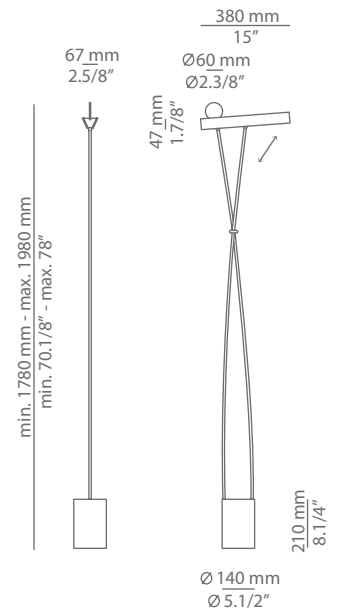

LEO

P-3568
floor lamp

Date	Type
Project	
Location	
Model #	Quantity
Specifier	

Description

Metallic floor lamp with indirect up light and some downlight.
Adjustable stem structure allows the head tilt at different angles.
Dimmer on the base and on/off foot switch.
Placement of the decorative ring is optional (Golden Accent).

Pictures above might not show the specified dimensions or material. They are for illustration purposes only.

Ordering information

Product Code	Lamp	Finish
P-3568	LED 2x17W (3000K / Ang. 120° / >80 CRI / 700mA) A+ 230V (included) Typ* 4120 lumens Dimmer on the base and on/off foot switch	26 BLK Black CUSTOM