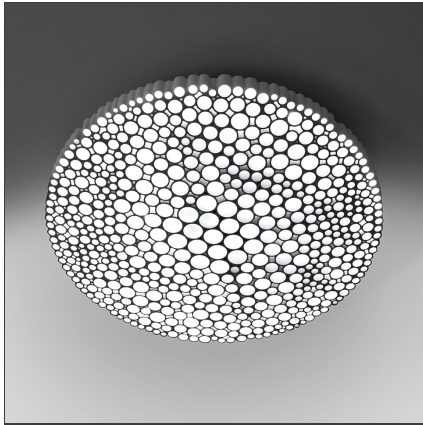

Calipso 2700K

IP20    Regulable: +  -

DISEÑOS TÉCNICOS

DISEÑO

Neil Poulton

ESPECIFICACIONES

The unique honeycomb grill of Calipso was generated by feeding a photo of the moon into an image-based algorithm found on a seemingly extinct computer. The resulting fractal shape, an impure geometry that displays the irregular beauty of nature, is built from an organic honeycomb of different diameter tubes, seemingly arranged in a random geometry. This honeycomb characterizes the lamp both aesthetically and optically - not only is it visually pleasing, but it also provides an even and comfortable light emission. The result is a highly emotional lighting object that joins together optical and aesthetic intelligence. A product positioned perfectly half-way between home and professional use, Calipso is suited to a variety of applications - expressing Artemide's traditional approach to deliver high performance lighting with a unique and emotional expressiveness.

CARACTERÍSTICAS

Código del artículo:	0210W10A	Material:	Tecnopolymer
Color:	White	Serie:	Design
Instalación:	Techo, Pared	Emisión:	Direct
Entorno de uso:	Interior		

DIMENSIONES

Ancho:	cm 7.6	Prueba calorífica:	650
---------------	--------	---------------------------	-----

LÁMPARAS INCLUIDAS

Categoría:	LED	Temperatura de Color (K):	2700K
Numero:	4	Color Tolerance:	MacAdam 3SDCM
Potencia (W):	10.8W	CRI:	90
Flujo Luminoso (lm):	1214lm	Efficacy:	112lm/W
Tipología:	0	Service Life:	50000-L70
Class:	A		

LUMINARIA

Potencia (W):	55W	Flujo Luminoso (lm):	2884lm
Tensión de alimentación:	220-240V	CCT:	2700K
		Efficiency:	56%
		Efficacy:	52.43lm/W
		CRI:	90
		Dimmable Typology:	Push