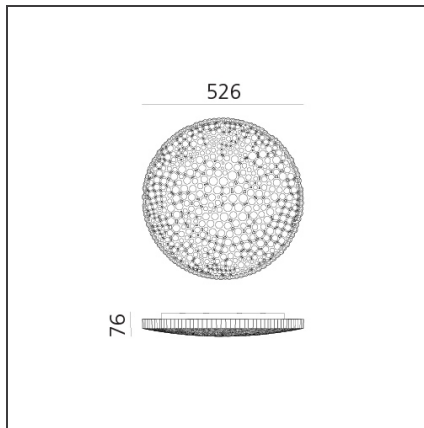

Calipso 2700K

IP20    Regulable: +  -

DISEÑOS TÉCNICOS

DISEÑO

Neil Poulton

ESPECIFICACIONES

The unique honeycomb grill of Calipso was generated by feeding a photo of the moon into an image-based algorithm found on a seemingly extinct computer. The resulting fractal shape, an impure geometry that displays the irregular beauty of nature, is built from an organic honeycomb of different diameter tubes, seemingly arranged in a random geometry. This honeycomb characterizes the lamp both aesthetically and optically - not only is it visually pleasing, but it also provides an even and comfortable light emission. The result is a highly emotional lighting object that joins together optical and aesthetic intelligence. A product positioned perfectly half-way between home and professional use, Calipso is suited to a variety of applications - expressing Artemide's traditional approach to deliver high performance lighting with a unique and emotional expressiveness.

CARACTERÍSTICAS

Código del artículo:	0210W10A	Material:	Tecnopolymer
Color:	White	Serie:	Design
Instalación:	Techo, Pared	Emisión:	Direct
Entorno de uso:	Interior		

DIMENSIONES

Ancho:	cm 7.6	Prueba calorífica:	650
---------------	--------	---------------------------	-----

LUMINARIA

Potencia (W):	55W	Flujo Luminoso (lm):	2884lm
Tensión de alimentación:	220-240V	CCT:	2700K
		Efficiency:	56%
		Efficacy:	52.43lm/W
		CRI:	90
		Dimmable Typology:	Push