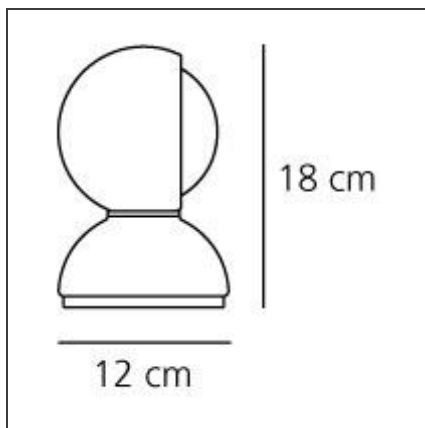

Eclisse Blanco

IP20     

DISEÑOS TÉCNICOS

DISEÑO

Vico Magistretti

ESPECIFICACIONES

Eclisse, designed by Vico Magistretti in 1965, won the Compasso d'Oro Award in 1967 and become ambassador of Italian design worldwide. Eclisse is an avant-garde balance between form and function, design and utility. The concept's foundation lies in its functionality of adjusting the intensity of light through its rotating inner shade that "eclipses" the light source. In fact, with a fixed outer shell and a moveable inner shell the lamp can provide direct or diffuse light. A table lamp, it can also be wall mounted. Painted metal body available in white, red or orange with an on/off switch. Eclisse in part of the permanent collection of the most important design Museums, amongst many the MoMa in New York and the Triennale Design Museum in Milan.

CARACTERÍSTICAS

Código del artículo:	0028010A	Material:	steel, technopolymer
Color:	Blanco	Serie:	Design, Modern
Instalación:	Sobremesa		Classic
Entorno de uso:	Interior	Área de uso:	Residencial
		Emisión:	Difusa Y Directa

DIMENSIONES

Altura:	cm 18	Resistencia al impacto:	N/D
Diámetro base:	cm 12	Prueba calorífica:	850

LÁMPARAS NO INCLUIDAS

Categoría:	HALO	Class:	A
Numero:	1		
Potencia (W):	25W		
Soporte:	E14		

LUMINARIA

Potencia (W):	25W	Flujo Luminoso (lm):	170lm
Tensión de alimentación:	220V-240V	CCT:	2800K