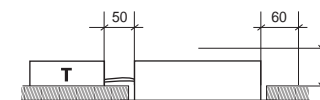

REF. 43399

Ø65

REF. 43400

70x70

LIGHT SOURCE OPTIONS - OPCIONES DE FUENTE DE LUZ

MR16 12V MAX 50W (not included) | gear - equipo (not included) | socket - portalámparas (not included)

GU10 MAX 50W (not included) | socket - portalámparas (not included)