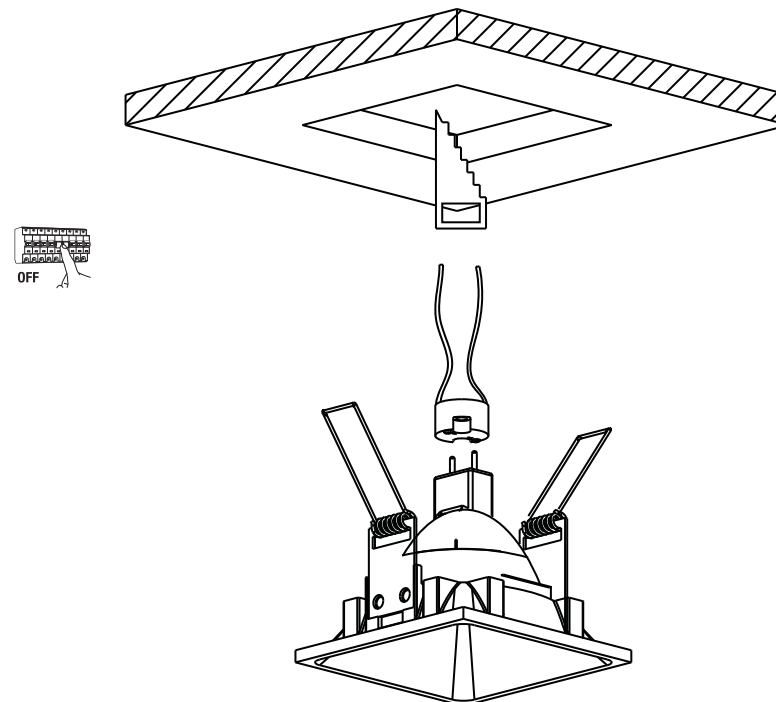

REF. 43399

Ø65

REF. 43400

70x70

LIGHT SOURCE OPTIONS - OPCIONES DE FUENTE DE LUZ

MR16 12V MAX 50W (not included) | gear - equipo (not included) | socket - portalámparas (not included)

GU10 MAX 50W (not included) | socket - portalámparas (not included)