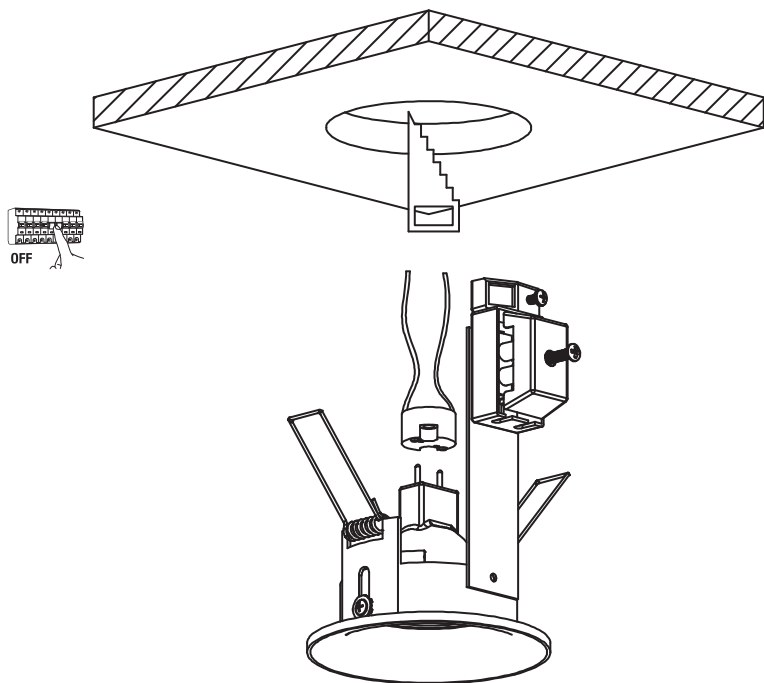

REF. 43399

Ø65

REF. 43400

70x70

LIGHT SOURCE OPTIONS - OPCIONES DE FUENTE DE LUZ

MR16 12V MAX 50W (not included) | gear - equipo (not included) | socket - portalámparas (not included)

GU10 MAX 50W (not included) | socket - portalámparas (not included)