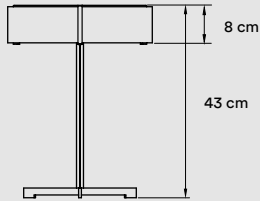

REF.

THES M BK LED
THES M IV LED
THES M BN LED
THES M GD LED
THES M CO LED

LIGHT SOURCE

Class II

230V: Dimmable

Driver:
CV 24V

LED Integrated:
Led module 24V, 1930lm/m
Energy class A⁺

3000K, CRI90, 9W, 50-60Hz

PACKAGING

Box Size: 41 × 41 × 55 cm

Box Volume: 0,092 m³

Weight: Gross - 2,8 Kg | Net - 1,2 Kg

MATERIALS & COMPONENTS

Wood Veneer Shade

Optional Acrylic Diffuser

Metal Tripod, Stem & Structure

Black Electrical cable with Dimming Switch: 145 cm

FINISHES

WOOD VENEER

20 Ivory White	22 Natural Beech
21 Natural Cherry	29 Grey

METAL

IV-Matt Ivory	*BN-Black Nickel
BK-Matt Black	*GD-Gold
	*CO-Cooper

*On Request