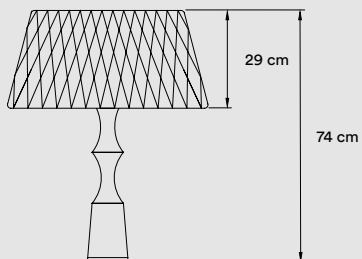

REF.

LOLA MG LX

LIGHT SOURCE

Class II

220-250V: Dimmable

E27 Lamp Holder

Recommended Bulb - Not Included
LED Globe DIM 14 W max.
Energy Class A

PACKAGING

Box size:

Foot

Box 1: 20 × 20 × 62 cm | 0,024 m³ | 10 Kg

Shade

Box 2: 66 × 66 × 42 cm | 0,183 m³ | 7 Kg

Weight: Gross - 15,7 Kg | Net - 9 Kg

MATERIALS & COMPONENTS

Woven Wood Veneer Shade

Acrylic Frame

Marble Foot

Black Electrical Cable with Dimming Switch: 145 cm

FINISHES

WOOD VENEER

20 Ivory White

29 Grey

22 Natural Beech

MARBLE BASE

Black "Marquina" Marble