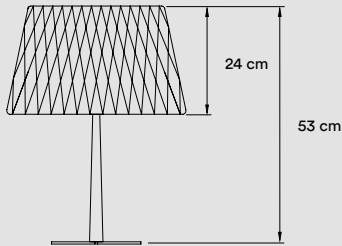

REF.

LOLA MM BK
LOLA MM IV
LOLA MM BN
LOLA MM GD

LIGHT SOURCE

Class II

220-250V: Dimmable

E27 Lamp Holder

Recommended Bulb - Not Included
LED Globe DIM 11 W max.
Energy Class A

PACKAGING

Box Size: 51 x 51 x 62 cm

Box Volume: 0,080 m³

Weight: Gross - 5,4 Kg | Net - 2,4 Kg

MATERIALS & COMPONENTS

Woven Wood Veneer Shade

Acrylic Frame

Metal Foot

Black Electrical Cable with Dimming Switch: 145 cm

FINISHES

WOOD VENEER

20 Ivory White   29 Grey
 22 Natural Beech

METAL

IV-Matt Ivory   *BN-Black Nickel
 BK-Matt Black   *GD-Gold

*On Request