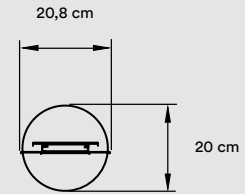

PACKAGING

Box Size: 81 × 31 × 32 cm

Box Volume: 0,080 m³

Weight: Gross - 5,3 Kg | Net - 2,3 Kg

**REF.**

LENS OV M BK LED
 LENS OV M IV LED
 LENS OV M BN LED
 LENS OV M GD LED
 LENS OV M CO LED

MATERIALS & COMPONENTS