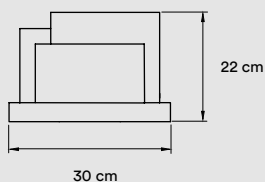

REF.

SKYL M BK/IV LED
SKYL M BK/GD LED

SKYL M IV/IV LED
SKYL M IV/GD LED

SKYL M BN/IV LED
SKYL M BN/GD LED

SKYL M GD/IV LED
SKYL M GD/GD LED

LIGHT SOURCE

Class II

230V: Dimmable

Driver:
CV 24V

LED Integrated:

Led module 250mA, 120 lm/module
Energy class A*

3000K, CRI98, 8,5W, 50-60Hz

PACKAGING

Box Size: 43 × 31 × 18 cm

Box Volume: 0,023 m³

Weight: Gross - 2,8 Kg | Net - 1,8 Kg

MATERIALS & COMPONENTS

Multimaterial Shade
Wood Veneer, Perforated Metal & Textured Glass

Metal Structure, Perforated Metal & Base

Black Electrical Cable with Dimming Switch: 145 cm

FINISHES

WOOD VENEER

20 Ivory White

22 Natural Beech

PERFORATED METAL

Matt Ivory
with Wood Veneer 20

Gold
with Wood Veneer 22

METAL

*On Request

IV-Matt Ivory

*BN-Black Nickel

BK-Matt Black

*GD-Gold