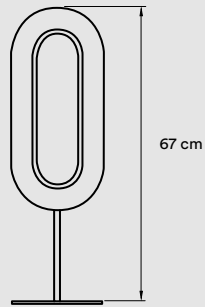

PACKAGING

Box Size: 81 × 31 × 32 cm

Box Volume: 0,080 m³

Weight: Gross - 5,3 Kg | Net - 2,3 Kg

**REF.**

LENS OV M BK LED
 LENS OV M IV LED
 LENS OV M BN LED
 LENS OV M GD LED
 LENS OV M CO LED

MATERIALS & COMPONENTS

*On Request

PACKAGING

Box Size: 81 × 31 × 32 cm

Box Volume: 0,080 m³

Weight: Gross - 5,9 Kg | Net - 2,9 Kg

**REF.**

LOLA MP BK
LOLA MP IV
LOLA MP BN
LOLA MP GD

LIGHT SOURCE

Recommended Bulb - Not Included
LED Globe DIM 11 W max.
Energy Class A

PACKAGING

Box Size: 51 x 51 x 62 cm

Box Volume: 0,080 m³

Weight: Gross - 5,4 Kg | Net - 2,4 Kg

MATERIALS & COMPONENTS

Woven Wood Veneer Shade