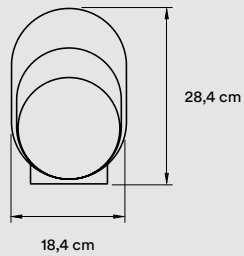

REF.

LOOP M BK LED
LOOP M BN LED
LOOP M GD LED

LIGHT SOURCE

Class II

230V: Dimmable

Driver:
CV 24V

LED Integrated:
Led module 24V, 1200lm/m
Energy class A*

3000K, CRI90, 8W, 50-60Hz

PACKAGING

Box Size: 43 × 31 × 18 cm

Box Volume: 0,023 m³

Weight: Gross - 2,2 Kg | Net - 1,2 Kg

MATERIALS & COMPONENTS

Wood Veneer Strips

Metal Handle & Base

Matt Satin Acrylic Diffuser

Black Electrical Cable with Dimming Switch: 145 cm

FINISHES

WOOD VENEER

21 Natural Cherry

22 Natural Beech

METAL

*On Request

BK-Matt Black

*BN-Black Nickel

*GD-Gold