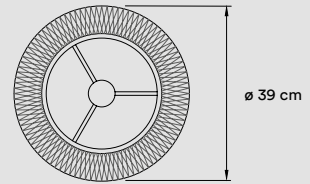

REF.

LOLA MM BK
LOLA MM IV
LOLA MM BN
LOLA MM GD

LIGHT SOURCE

Class II

220-250V: Dimmable

E27 Lamp Holder

Recommended Bulb - Not Included
LED Globe DIM 11 W max.
Energy Class A

PACKAGING

Box Size: 51 x 51 x 62 cm

Box Volume: 0,080 m³

Weight: Gross - 5,4 Kg | Net - 2,4 Kg

MATERIALS & COMPONENTS

Woven Wood Veneer Shade

Acrylic Frame

Metal Foot

Black Electrical Cable with Dimming Switch: 145 cm

FINISHES

WOOD VENEER

20 Ivory White   29 Grey
 22 Natural Beech

METAL

IV-Matt Ivory   *BN-Black Nickel
 BK-Matt Black   *GD-Gold

*On Request