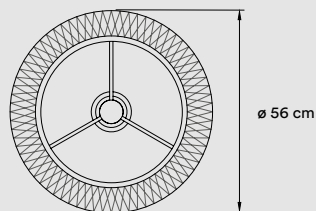

REF.

LOLA MG LX

LIGHT SOURCE

Class II

220-250V: Dimmable

E27 Lamp Holder

Recommended Bulb - Not Included
LED Globe DIM 14 W max.
Energy Class A

PACKAGING

Box size:

Foot

Box 1: 20 × 20 × 62 cm | 0,024 m³ | 10 Kg

Shade

Box 2: 66 × 66 × 42 cm | 0,183 m³ | 7 Kg

Weight: Gross - 15,7 Kg | Net - 9 Kg

MATERIALS & COMPONENTS

Woven Wood Veneer Shade

Acrylic Frame

Marble Foot

Black Electrical Cable with Dimming Switch: 145 cm

FINISHES

WOOD VENEER

20 Ivory White

29 Grey

22 Natural Beech

MARBLE BASE

Black "Marquina" Marble